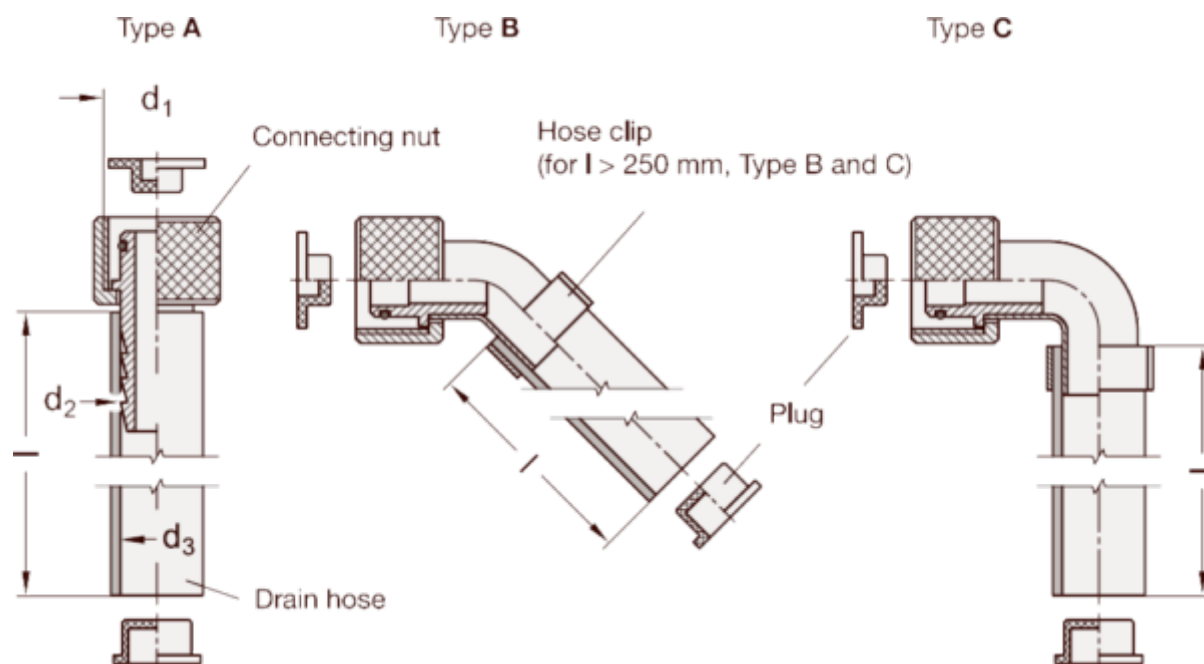

# Data Sheet

Article number: 20880122A250T

Description: E+G GN 880.1-22-A-250-T

Connector pieces with hose, M22x1.5 / Ø15

## Measures

|              |           |
|--------------|-----------|
| $d_2$        | = 15      |
| $d_3$        | = 14      |
| $l$          | = 1000    |
| Thread $d_1$ | = M22x1.5 |